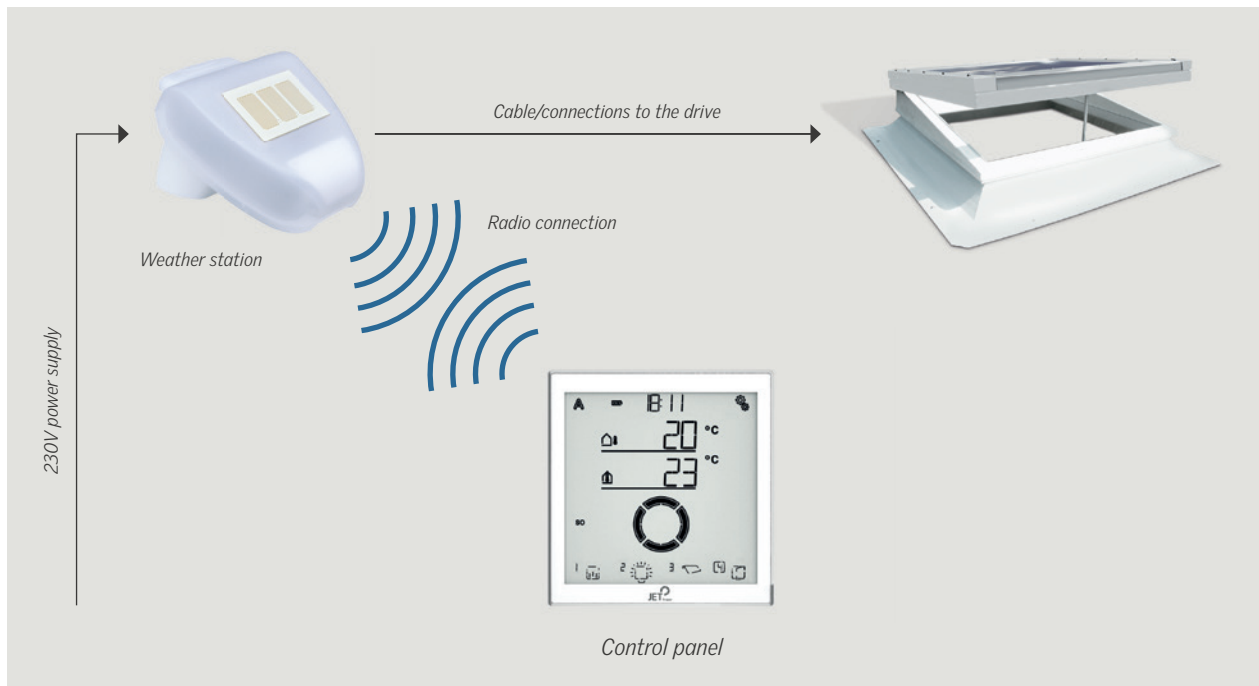

Overview of functions

JET wind and rain automatic (W+RE B/4)

Weather switching device for ventilation systems:

- adjustable wind speed
- change between automatic or hand operation
- optical display of the operating status
- short-term ventilation during rain
- central closing function
- designed for four ventilation groups
- optionally expandable
- combinable with JET SHEV systems

Wind-rain sensor:

optional mounting accessories for:

- wall mounting
- ceiling mounting
- the installation of continuous rooflights