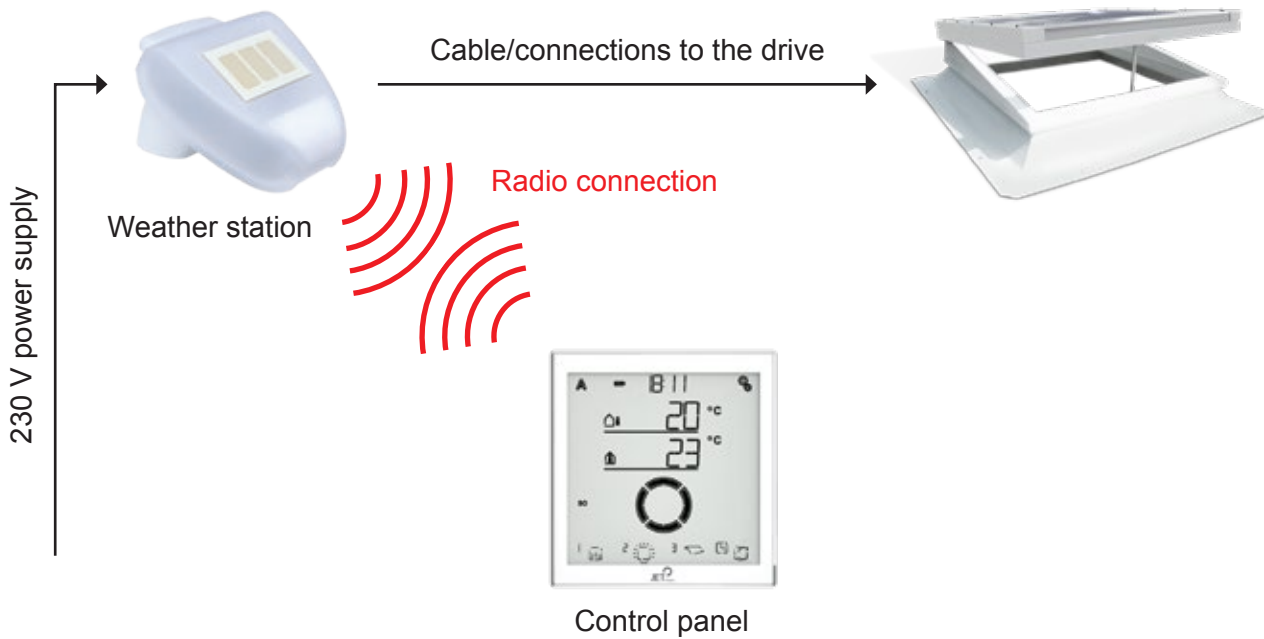

- External 230 V weather station (sensor unit)
- For the collection of information on wind speed, precipitation, outdoor temperatures and brightness, and has GPS reception as well for the date, time and calculation of the position of the sun
- For the power supply of a 230 V drive line
- Central operating and control panel with five-inch LCD touchscreen display (up to 4 centres can be learnable at the weather station) battery-operated (micro USB) radio unit
- to collect information on the internal room temperature
- with 1 radio channel for communication with the weather station
- with 15 radio channels for communication with motor control units for 230 V ventilation or shadowing drives or e.g. sources of light, etc.
- With 32 radio channels for the integration of e.g. sensors (e.g. to collect information on humidity, CO₂-content, temperature in spaces or radio buttons or hand-held radio remote controls)

Options:

Expansion with a WLAN interface

- that can be controlled by smartphone app (data communication only in your immediate surroundings – not with external web servers)

1.1.1
JET-TOP 90

1.1.2
JET-TOP 90 PLUS

3.4.2
JET-SKYSIGHT

3.6.2
JET-ISO PYRAMID 45°
GLASS/GRILLODUR®

3.6.3
JET-ISO HIP ROOFLIGHT 45°
GLASS/GRILLODUR®

Overview of functions

JET-wind and rain automatic (W+RE B/4)

Weather switching device for ventilation systems:

- Adjustable wind speed
- Change between automatic or hand operation
- Optical display of the operating status
- Short-term ventilation during rain
- Central closing function
- Designed for four ventilation groups
- Optionally expandable
- Combinable with JET-SHEV systems